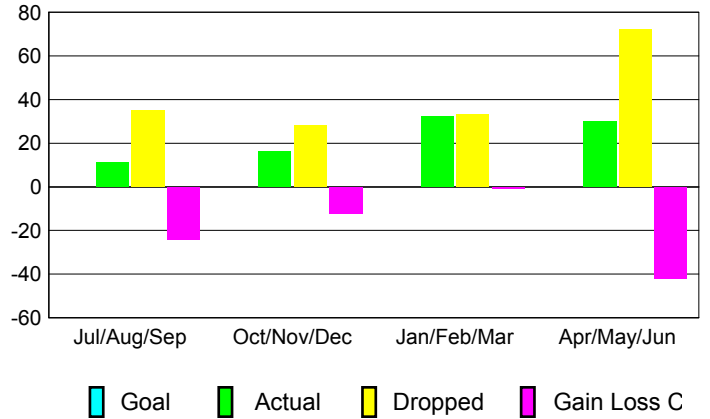

GMT: **Andre Nimchuk**

Location: **ALBERTA**

GMT CA: **2**

**CLUBS**

Month	New Club Goal	Actual New Clubs	Actual Dropped Clubs	Gain/Loss of Clubs
<b>2012-2013</b>				
Jul/Aug/Sep		0	0	0
Oct/Nov/Dec		0	0	0
Jan/Feb/Mar		0	0	0
Apr/May/June		0	2	-2
<b>Totals</b>		<b>0</b>	<b>2</b>	<b>-2</b>

**Club Results 2012-2013**  
Goal, New, Dropped, Gain/Loss

**YTD Status Quo Clubs 2012-2013**

Status Quo Clubs Compared to Status Quo Members

**Club Gain/Loss 2012-2013**

**MEMBERSHIP**

Month	Net Memb Goal	Actual New Memb	Actual Dropped Memb	Gain/Loss of Memb
<b>2012-2013</b>				
Jul/Aug/Sep		11	35	-24
Oct/Nov/Dec		16	28	-12
Jan/Feb/Mar		32	33	-1
Apr/May/June		30	72	-42
<b>Totals</b>		<b>89</b>	<b>168</b>	<b>-79</b>

**Membership Results 2012-2013**  
Goal, New, Dropped, Gain/Loss

**Gender Comparison 2012-2013**

**Membership Gain/Loss 2012-2013**